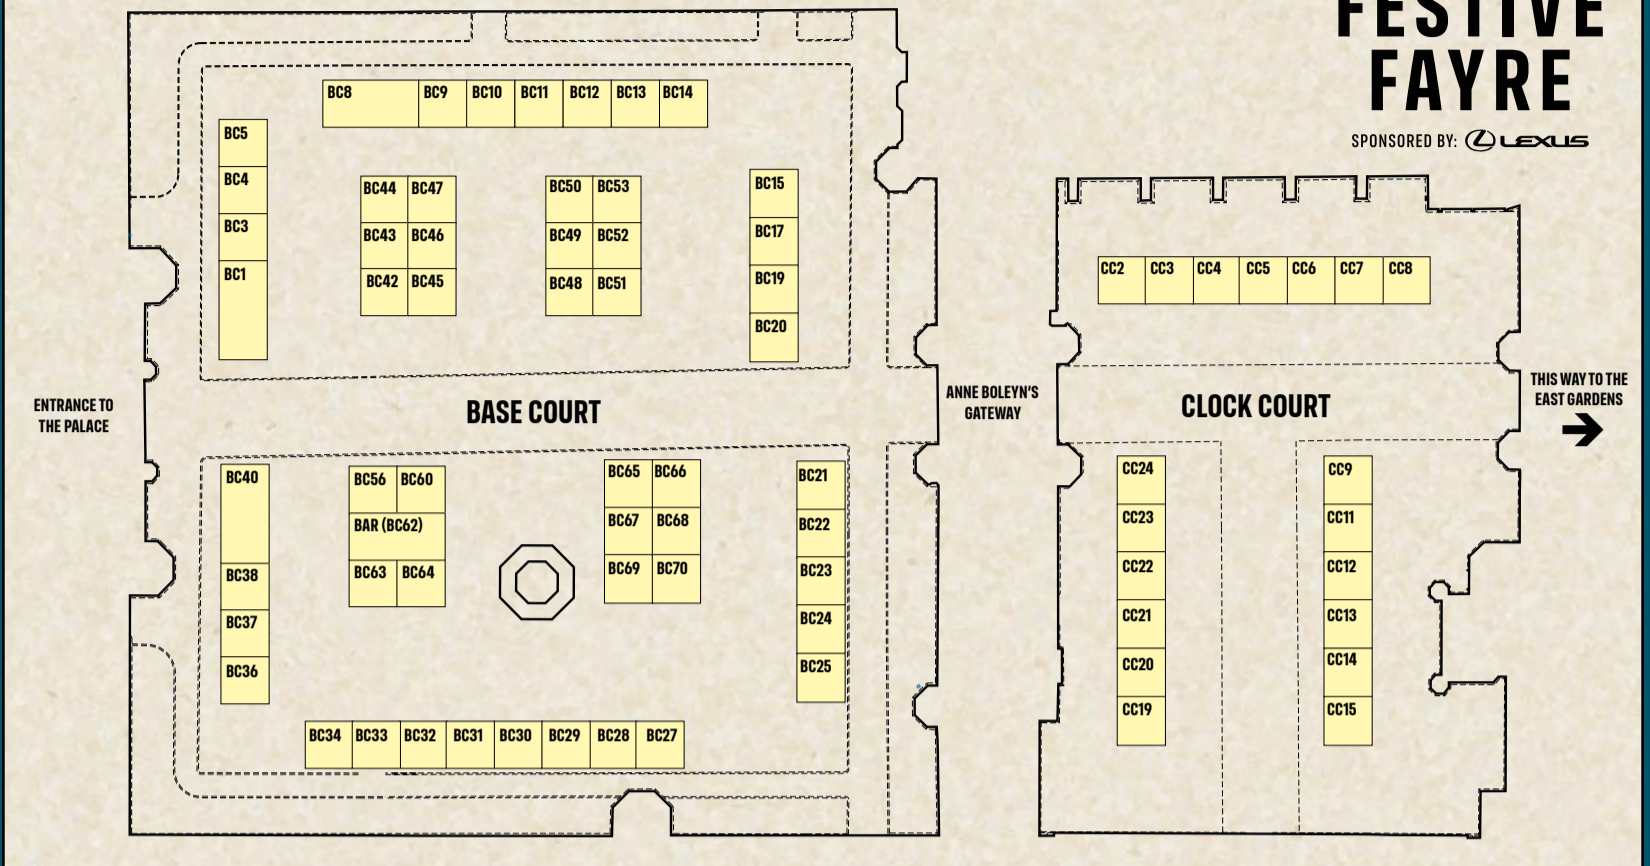

HISTORIC ROYAL PALACES

13-15 DECEMBER 2024

HAMPTON COURT PALACE

FESTIVE FAYRE

SPONSORED BY: LEXUS

SCAN THE QR CODE TO DOWNLOAD THIS MAP

STILL LOOKING FOR THE PERFECT GIFT?

Upgrade today's ticket to membership or surprise someone special with a Gift Membership, giving them a year of fun, history, and free access to some of the UK's most iconic palaces and gardens. Find out more by visiting our ticket office today or at hrp.org.uk/membership.

SCAN ME

SPONSORS

LEXUS HEADLINE SPONSOR

BARS

THE LITTLE ORANGE VAN
THE ROASTED MARTINI
THE VINE CELLAR

HOTS DRINKS

CAFE BUENO
CARGO HOUSE COFFEE
HOT CHOCO LAND
THE HORSEBOX UK

SHOPPING

AGALIA
AHURA COLLECTABLES
AURELIAN & MAISON BY AURELIAN
BAYLEY & SAGE
BEE MY OYSTER
BETTER FOOD MOOD
BIG GINGER SAUCE
BILL BROWN BAGS
BILTONG BOSS & JERKY BOSS
BLACK LIQUORICE CO.
BULLION RUM
BUCKLE & HIDE
CAMBRIDGE ARTISAN CHEESE
CARU SPIRITS
CASA MIA
CONTOUR CHOCOLATE
COSAPORTO
CRANBOURN
CRAZY BASTARD SAUCE
CHACARERO
CHANDRIKA THOMAS LONDON

CHRISTMAS IN A BOTTLE

CHUKKA BELTS
COACH HOUSE PUBLISHING
CORINCRAFT
CRYSTAL BUDDHA
DELICIOUS DAUNTSEY
DUTCH FINE PAINTINGS
GREAT DRAMS
EVERY BUDY CBD
FARM AND GARDEN SUPPLIES
FLINT AND FLAME
FUDGE-A-HOLIC
GIFTS BY RUBI-ASI
GLORY BEE
GO ON MAKE ME
HAMPTON COURT SPIRITS
HANABEE
HAPPYVANILLA CROCHET
HARRY'S HOT CHOCOLATE
HEBRIDEAN CHARCUTERIE
HELLO FRESH
HETTIE'S CRAFTY CREATIONS
HILLSIDE HOUSE HONEY
HISTORICALLY
HOGBEN POTTERY
I DREAM IN SOAP
JAZZ APPLE
JENKINS' EMPORIUM
JORIS LIQUEURS
JUNA
KAH CERAMICS
KAVERI DRINKS
KIMCHI WITH EVERYTHING
LA JOLIE MAISON
LAURA FISHER
LULU & BOO SUSTAINABLE JEWELLERY

LUMBERJAKE FOOD CO.

MARISHA MISTRY
MARISSA'S GIFTS
MELROSIA JEWELLERY
MIGHTY SPICE
MINNA STONEWARE
MONAS COLLECTION
NANA'S CHUTNEY
NATURALLY NUDE ARTISANAL
NOLOGO
O'DONNELL MOONSHINE
OKAYCOKEY
ONLY COCO CHOCOLATES
ORCADIAN FUDGE CO.
OVER THE MOO
PIG IN THE MIDDLE
PORTUGUESE VINHOS
RISHRIGHT
RIVERFORD ORGANIC FARMERS
ROBERT BAKAMA EMBROIDERY
ROCKLAND DISTILLERIES
ROSEMULLION DISTILLERY
RUM AND REGGAE
SALLAKU EXTRA VIRGIN OLIVE OIL
SAPLING SPIRITS
SAXBY'S CIDER
SEPT FONTAINES
SOCTOPUS
SUTTON ANTIQUES
SWEET WILD SCENTS
TAKE THE BISCUIT
TANIO HOME
TATES MONGOLIAN CASHMERE
THE BROWNIE BAR
THE COOKIE PIE MAN
THE CUSTOM SPIRIT CO.

BC43

E82
CC19
CC14
E856
BC49
E870
E864
CC5
E861
BC14
CC24
BC38
BC47
BC52
BC51
CC24
CC23
CC22
CC21
CC20
CC19
CC9
CC11
CC12
CC13
CC14
CC15
THE GARLIC FARM
THE GREAT BRITISH CHEESE CO.
THE ITALIAN WINE SHOP
THE UNCOMMON WINE OF ENGLAND
THE WOODLAND TRUST
T H E Y
THOMAS COOKIE CO.
TRUFFLE GUYS
TRUFFLE WORLD
TWILLY AND HYDE
TWIZZELL
WILD CHAI
WILD WEST CIDER
UCHE RUM
ZK OLIVES
STREET FOOD
BAM BAM CREPE
BOHEMIAN WRAPSODY
CHURROS GARCIA
CLUCK FARMYARD
CRISPY DUCK
CRUMPY'S SMOKE SHACK
GREEK SOUVLAKI
KOKODOO
PUDILICIOUS
SCANDILICIOUS
SUPREME BURGERS
SUPREME HOG ROAST
SUPREME SAUSAGES
THE CHEESE BOYS
THE HORSEBOX UK
THE YORKSHIRE WRAP

BC30

E863
E876
BC21
E851
E875
BC37
BC3
BC68
BC8
BC11
BC64
BC19
BC33
E818
BC70
E85
BC34
G10
E87
E8
E6
E9
E6
E9